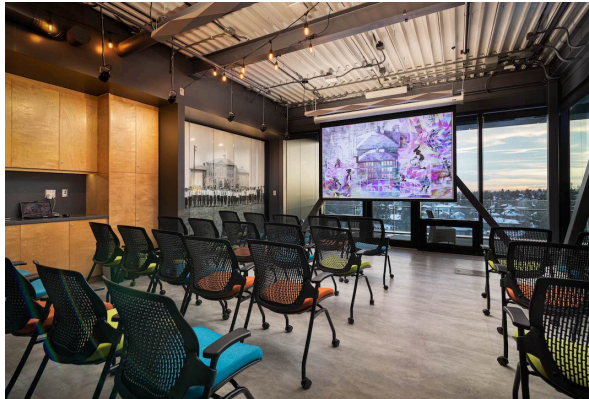

MEETING spaces

- > Conferences, Meetings + Retreats
- > Workshops + Training
- > Speaker Series + Screenings
- > Events and Receptions

RGO TREEHOUSE

An Urban Oasis

Looking for a space to spark your creativity? Look no further than our RGO Treehouse, a unique gathering place in Calgary. With stunning mountain views, an expansive outdoor deck, and a funky arts vibe, it's the perfect backdrop for your ideas to flourish. This top-floor gem offers 1,160 sq ft of fully open space, accommodating up to 60 people (when in the Full RGO Treehouse configuration).

Need versatility? No problem. Our sliding glass doors easily transform the area into two separate classroom or conference spaces, flanking a central flex area. Enjoy abundant natural light from all directions, along with breathtaking city views, raised floors, and top-notch AV equipment.

Dynamic Presentations

- 6,000 lumens projector and screen ensure clear and impactful presentations (in Full and South RGO Treehouse spaces).
- 50" mobile LCD monitors available (charges may apply) for versatile display options.
- Podium + mic, 1 vocal wired mic or 1 handheld wireless available on request

Mountain view. South and West facing natural light. HD Projector and screen.
Historical photo wall feature. Access to wraparound terrace.

2024-25 SOUTH RATES (per hour/3 hr minimum)*

- Not-for-Profit \$50/hr
- Corporate \$75/hr
- Includes A/V